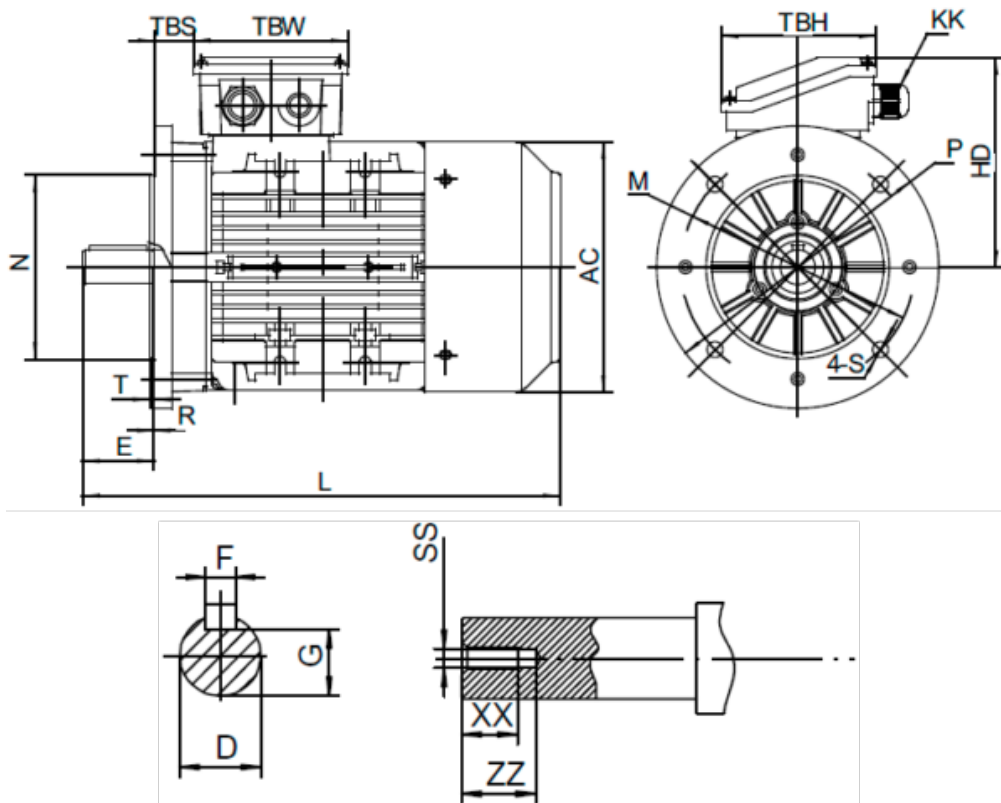

Data Sheet

Article number: 2518002204140140

Description: Kleedrive T3A 90L2-4 2.2kw 1400 rpm UL/CSA
3x230/400V 50 HZ IP55 B5 Eff=86,7%

Measures

AA = 176	L = 313/338	TBH = 109
AC = Ø177	M = Ø165	TBS = 28.5
AD = 235	N = Ø130	TBW = 109
D = Ø24	P = Ø200	XX = 19
E = 50	R = 0	ZZ = 25
F = 8	S = Ø12	
G = 20	SS = M8	
HD = 145	T = 3.5	